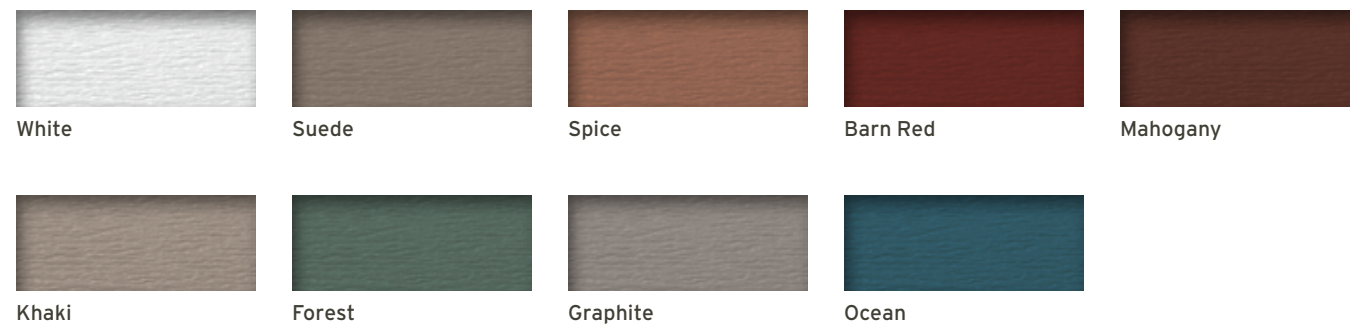

KPASHFY-15

WWW.KPPRODUCTS.COM

Remember a Classic Moment in Time with **Ashbury**

HERITAGE Collection of Vinyl Siding

The Ashbury collection of heritage inspired vinyl siding combines the rich history of 6" lap siding with the durability and weatherability of vinyl. This is where comfort, elegance and style are brought back to life.

Classic COLOR

Ashbury is available in a variety of rich, saturated craftsman tones with perfectly matched trims, so you can achieve the authentic, historical look you're searching for.

Exceptional FEATURES and BENEFITS